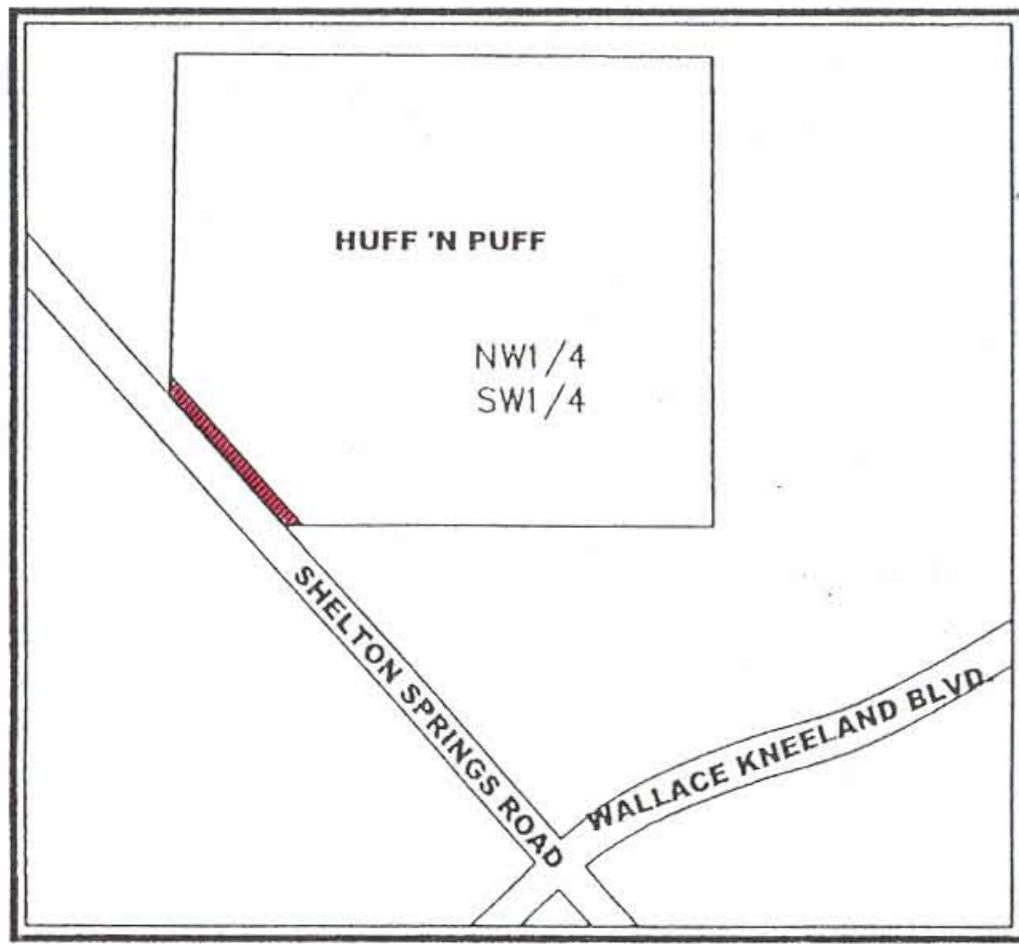

City of Shelton Parking Zones

LEGEND

- 2 HOUR PARKING
- 15 MINUTE PARKING
- NO PARKING