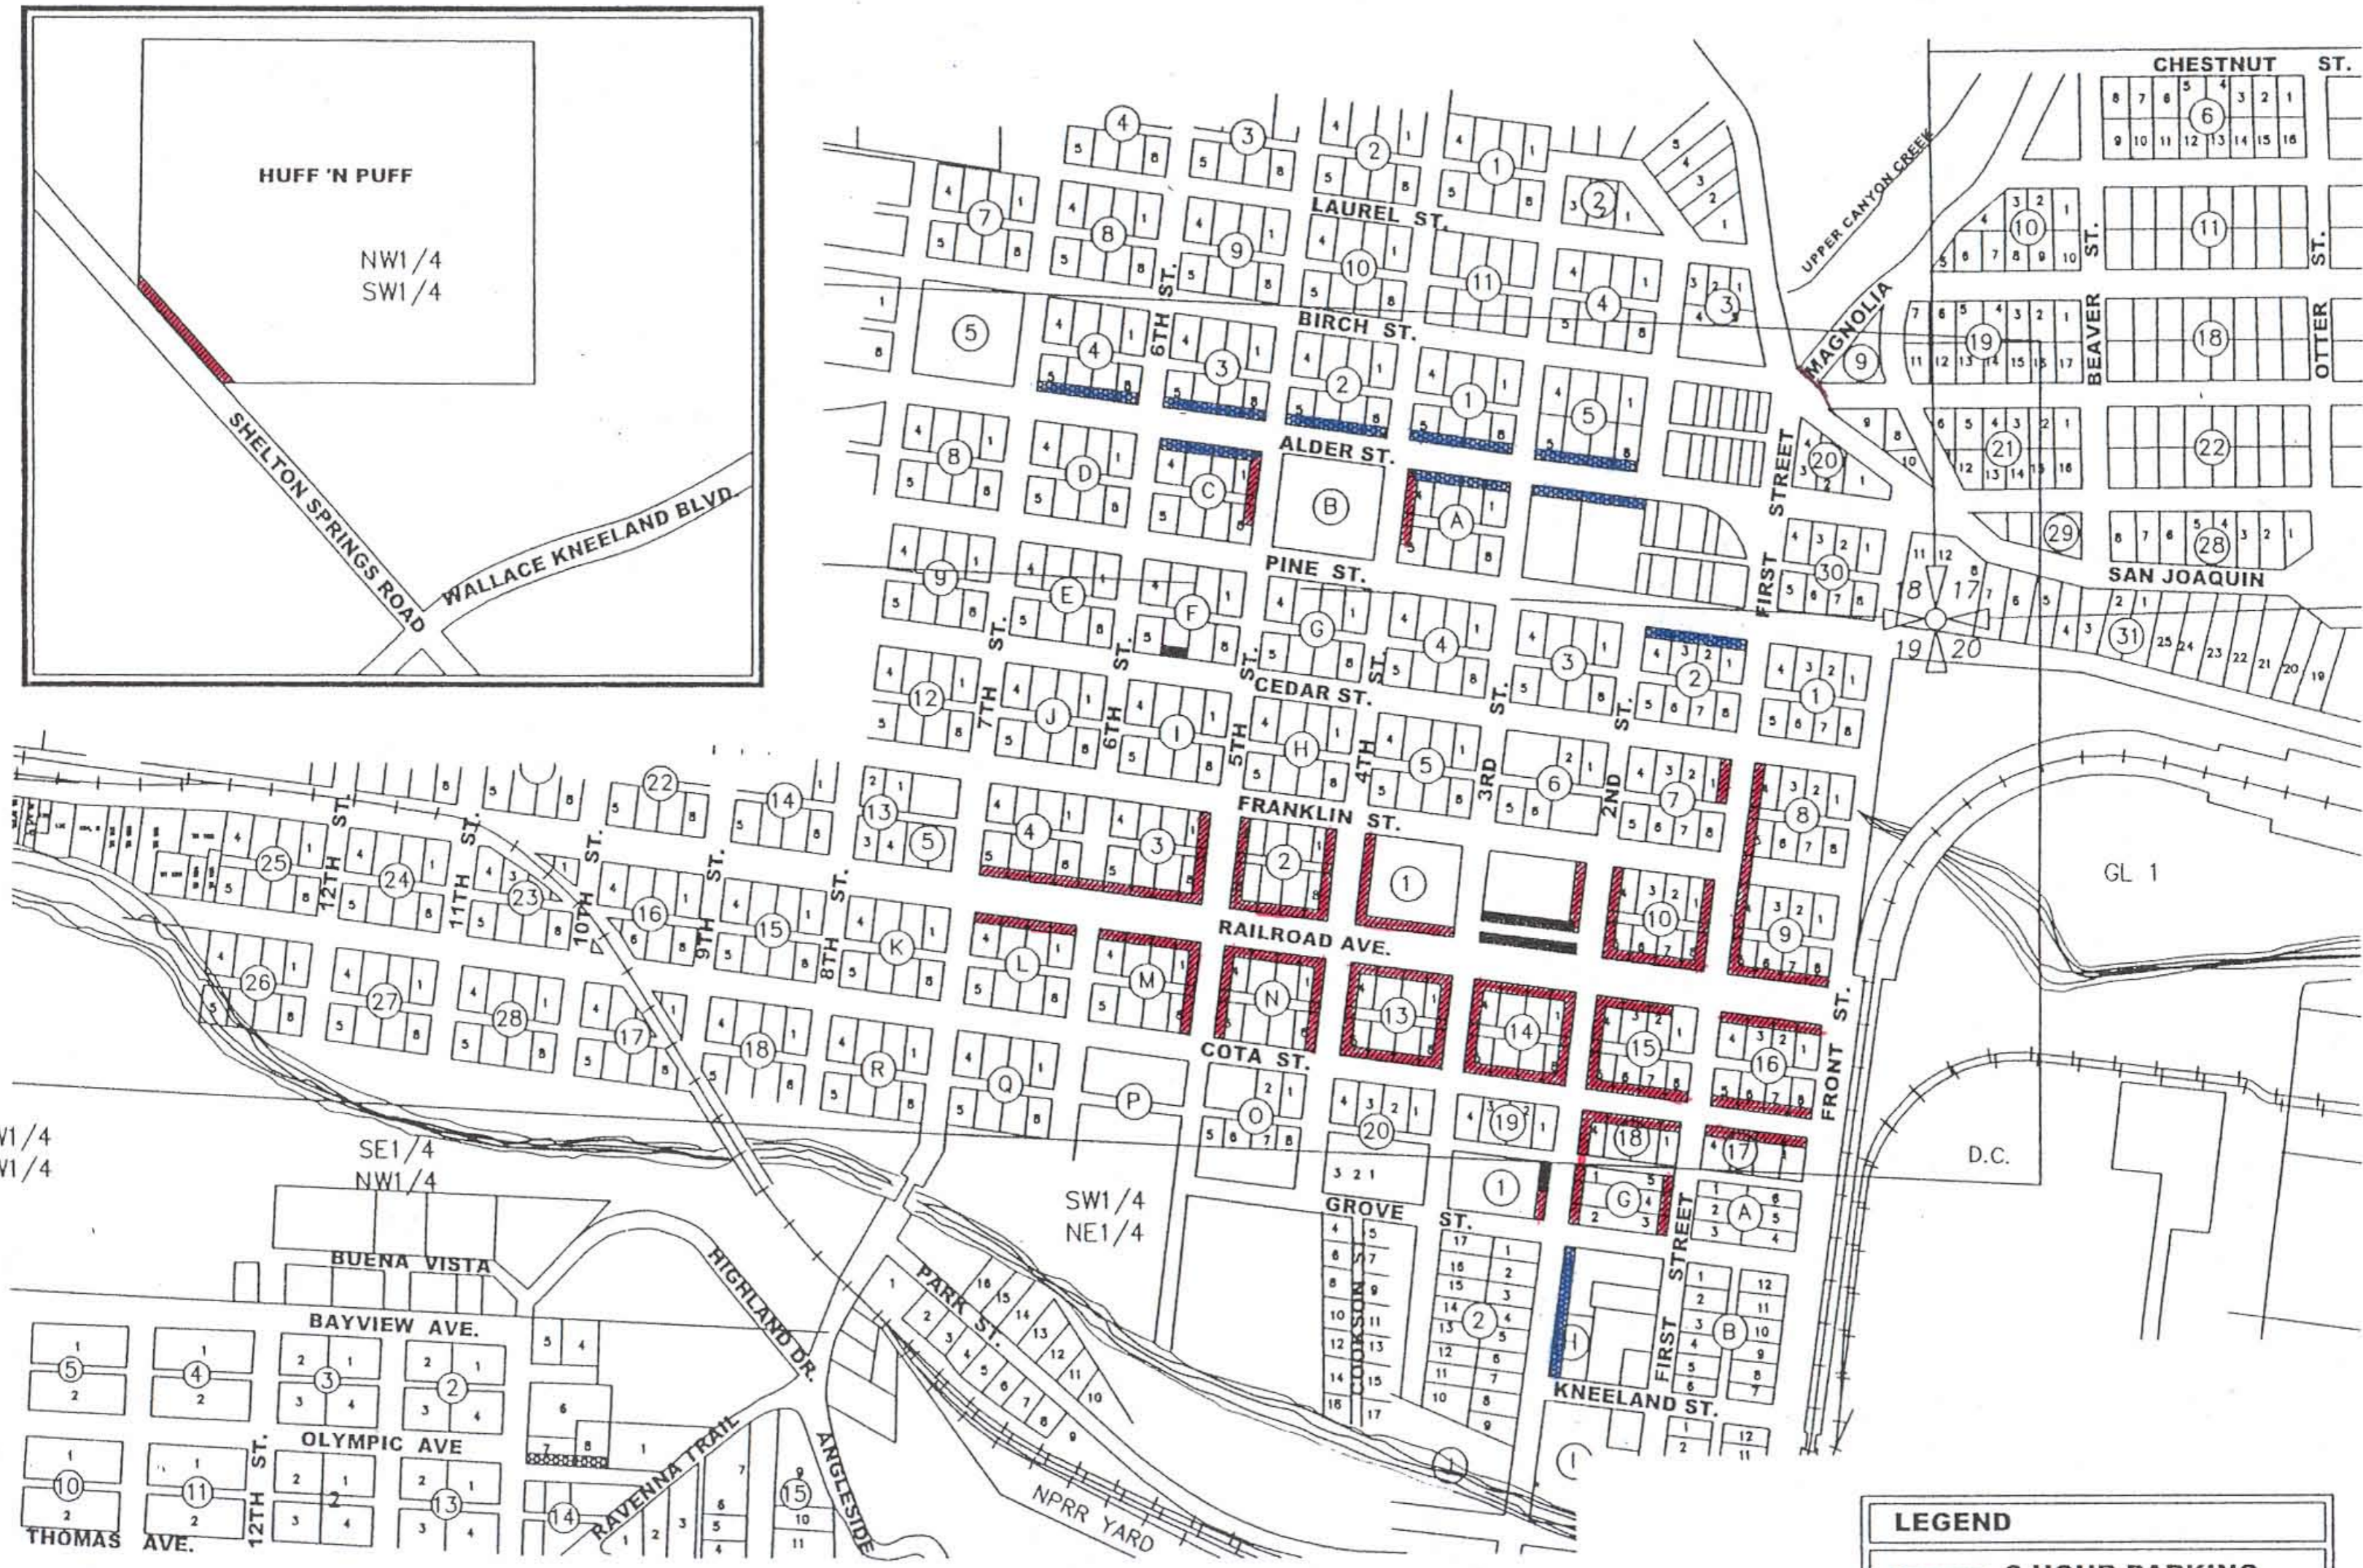

City of Shelton Parking Zones

LEGEND

- 2 HOUR PARKING
- 15 MINUTE PARKING
- NO PARKING